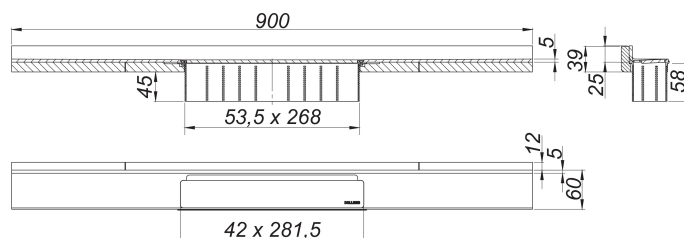

caniveau de douche CeraWall Select N acier inox mat, 900 mm

Référence de l'article: 536747

GTIN: 4001636536747

Groupe de rabais: 11

Description :

caniveau de douche CeraWall Select N acier inox mat, 900 mm

for installation with drain body DallFlex , DallFlex Plan and DallFlex vertical.

Drainage-strip with engineered precision fall, visibly installed at the junction of wall and floor. Suitable for natural stone floor and wall finish 24 – 32 mm (including adhesive), length can be adjusted by one millimeter.

specification

- cover plate
- self-adhesive security tape S 3 with cut-resistant stainless steel mesh and sound insulation
- accessories for installation and positioning
- temporary blanking plate with integrated level