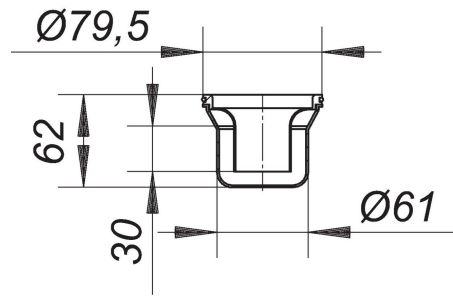

21. November 2019

DALLMER**trap insert ORIO 60**

Product No. **160690**
 EAN: 4001636160690
 Discount group: 1

spare part

Product No.	Description	Dimensions
160379	shower drain ORIO 60 N, DN 40	DN 40
161345	shower trap ORIO 60 Select, stainless steel mirror polished, DN 50	DN 40
161338	shower trap ORIO 60 Select, stainless steel satin finish, DN 50	DN 40