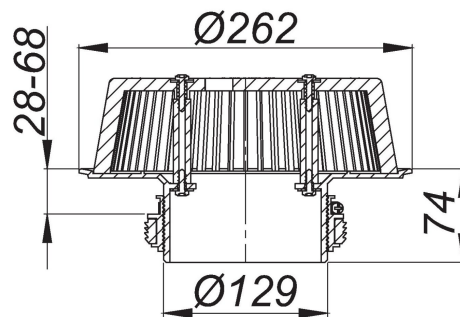

21. November 2019

**DALLMER****overflow adaptor 86.1**

Product No. **671394**  
 EAN: 4001636671394  
 Discount group: 10

conforming to DIN EN 1253  
 for gravity drainage, used with type 62, 64 drains or type 630 raising piece

specification:

- height adjustable 28 - 68 mm
- lockable
- domed grate, secured

material:

polypropylene, UV-stabilized

Product No.	Description	Dimensions
621061	roof drain type 62 clamp ring, DN 100	DN 100
621085	roof drain type 62 clamp ring, DN 125	DN 125
621092	roof drain type 62 clamp ring, DN 150	DN 150
621047	roof drain type 62 clamp ring, DN 70	DN 70
622068	roof drain type 62 DallBit, DN 100	DN 100
622082	roof drain type 62 DallBit, DN 125	DN 125
622099	roof drain type 62 DallBit, DN 150	DN 150
622044	roof drain type 62 DallBit, DN 70	DN 70
621665	roof drain type 62 FPO, DN 100	DN 100
621689	roof drain type 62 FPO, DN 125	DN 125
621641	roof drain type 62 FPO, DN 70	DN 70
621658	roof drain type 62 FPO, DN 90	DN 90